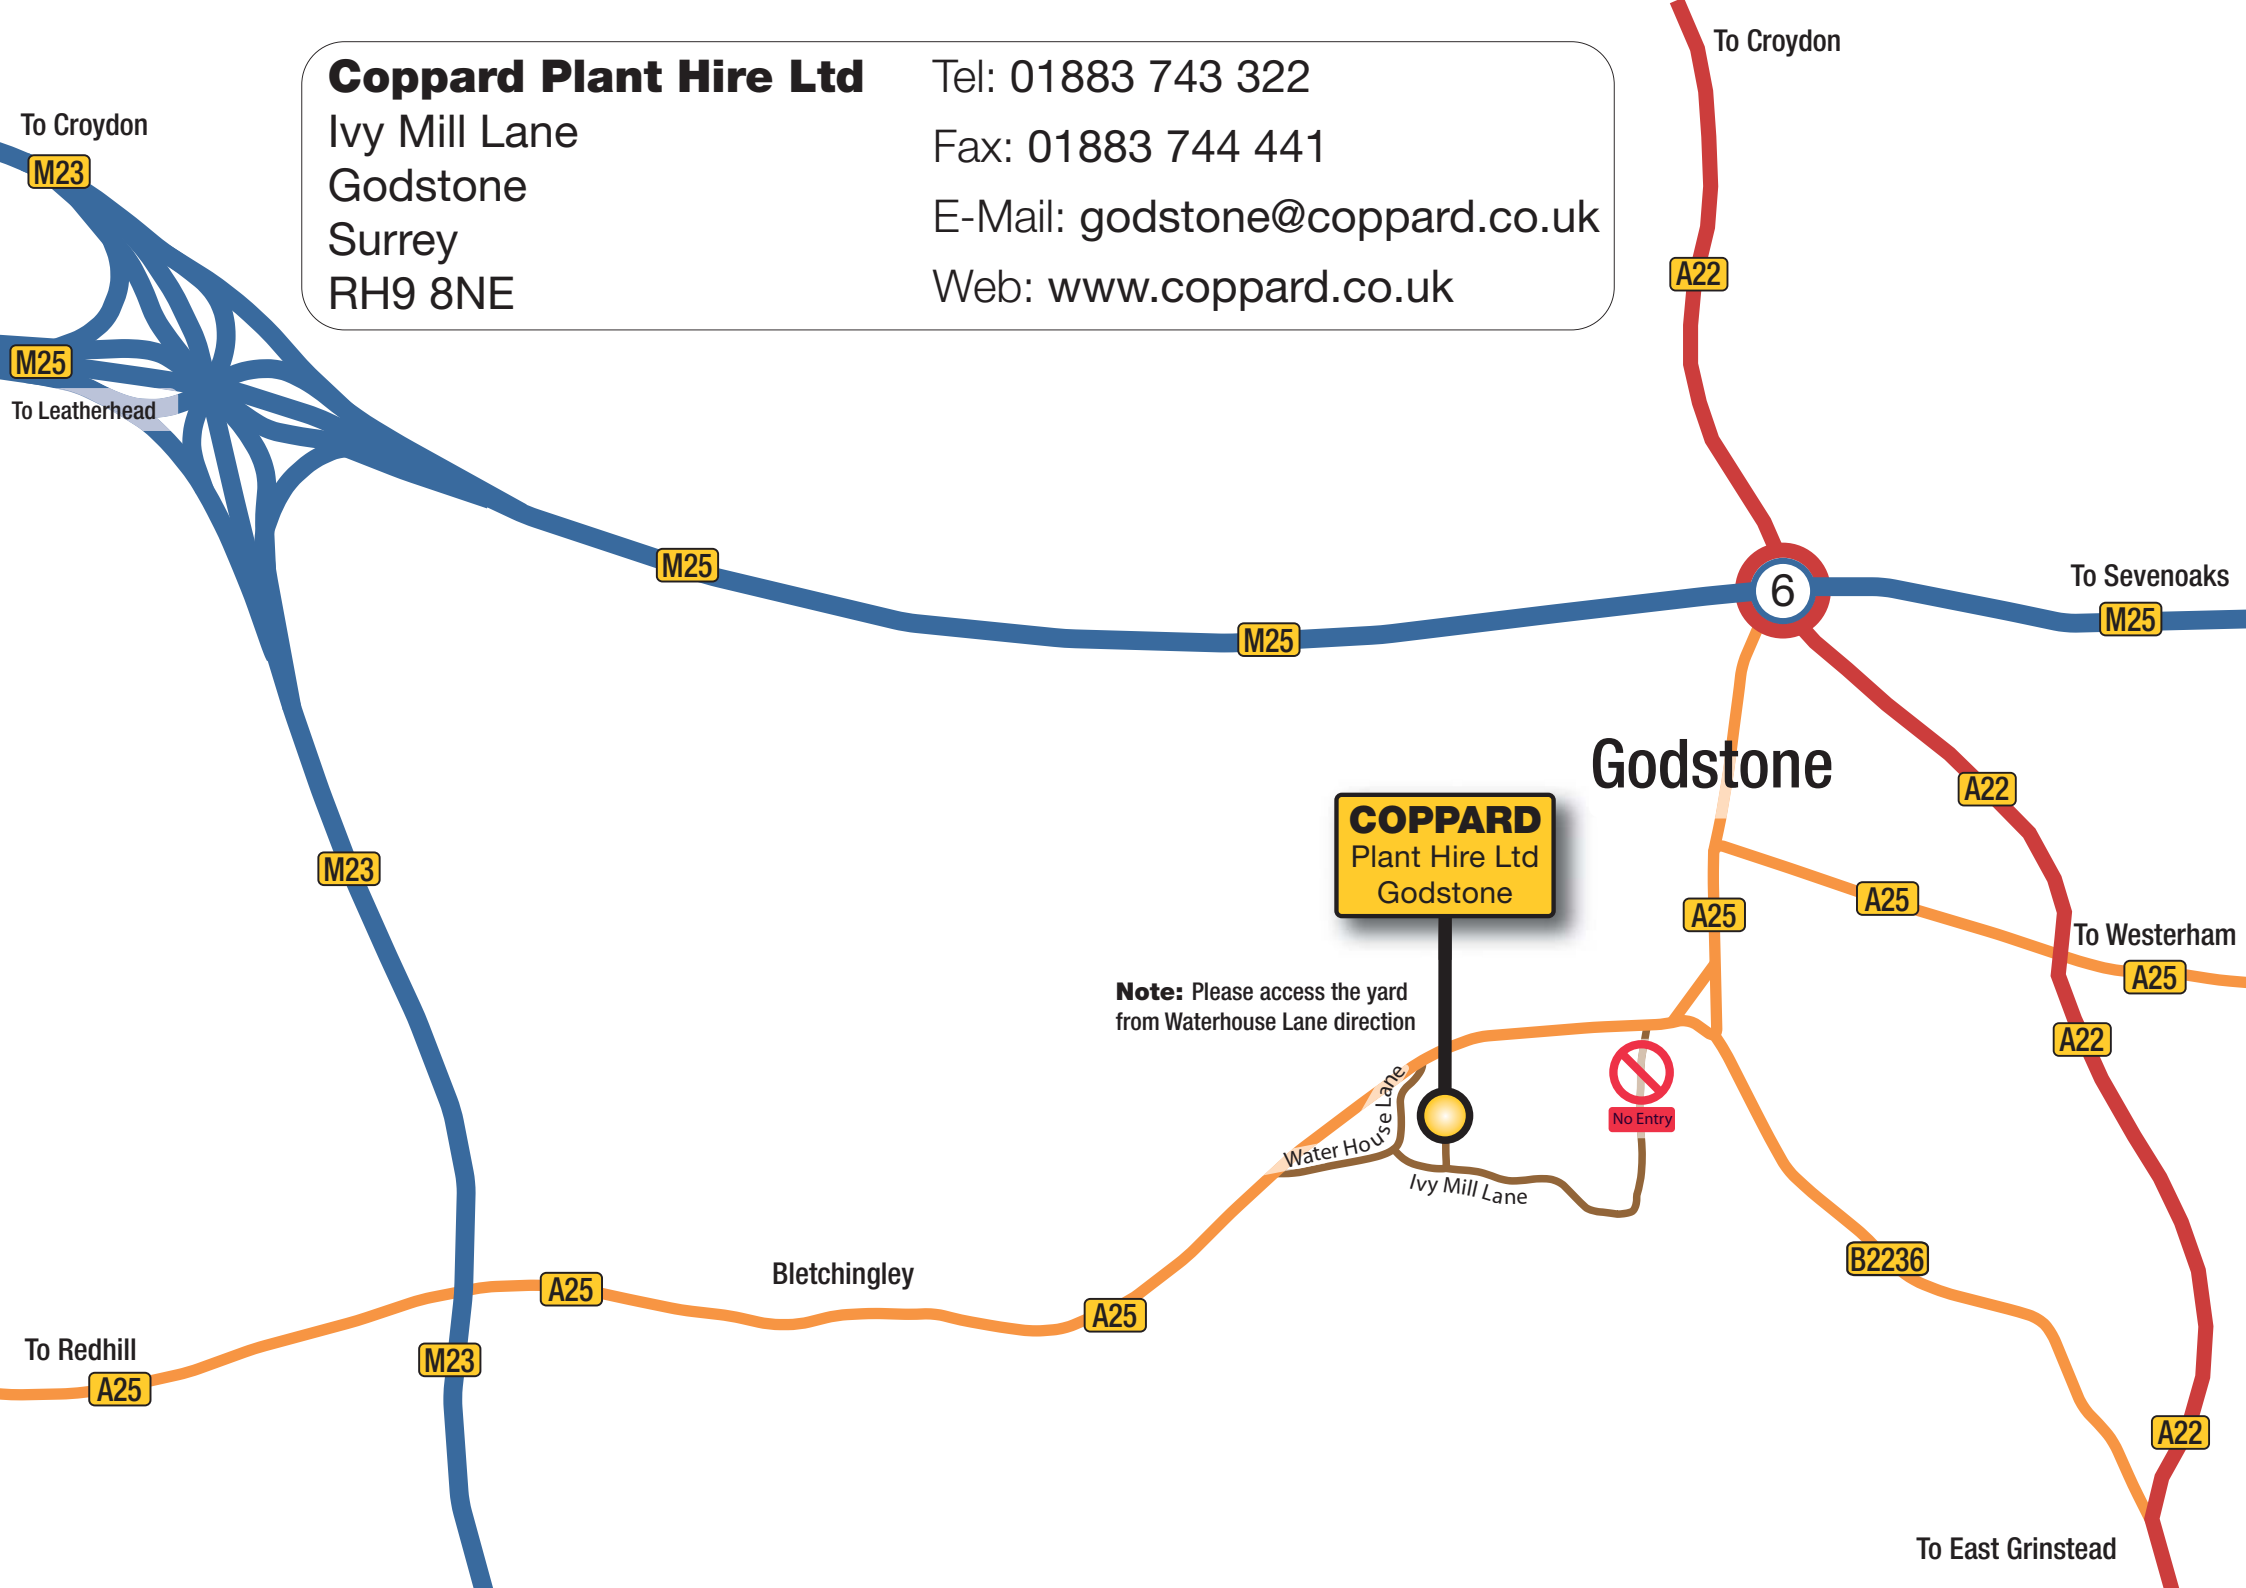

Coppard Plant Hire Ltd

Ivy Mill Lane
Godstone
Surrey
RH9 8NE

Tel: 01883 743 322

Fax: 01883 744 441

E-Mail: godstone@coppard.co.uk

Web: www.coppard.co.uk