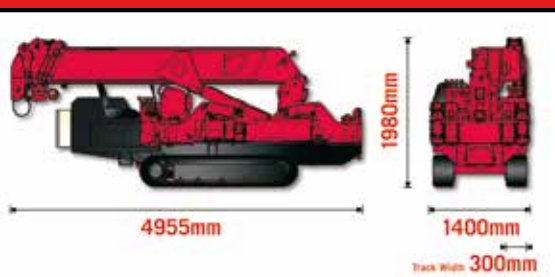

DIMENSIONS