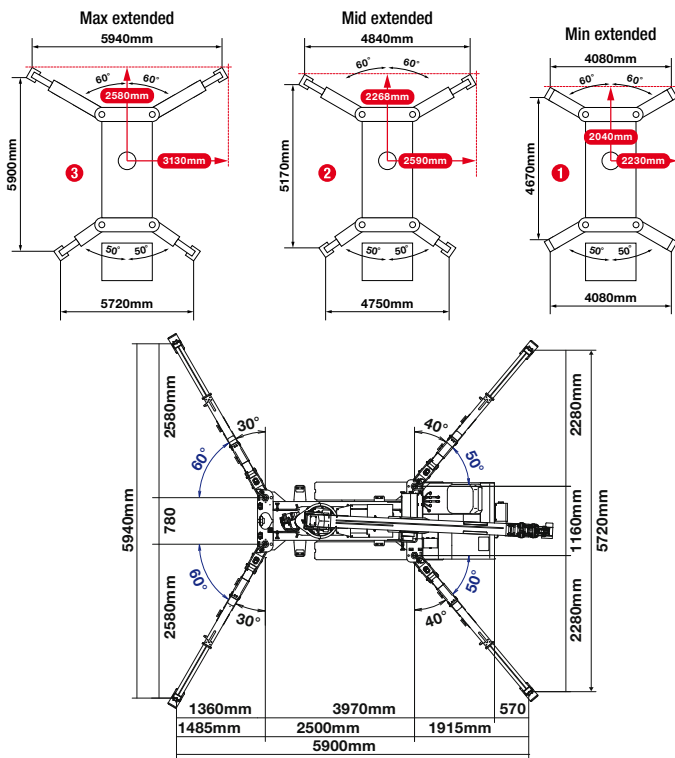

MINI SPIDER CRANE

RATED LOADS & OUTRIGGER POSITIONS