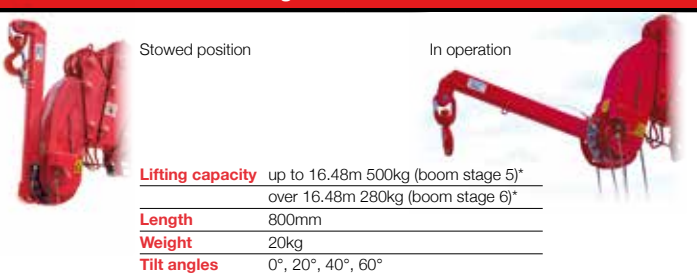

SEARCHER HOOK SMALL - 500kg