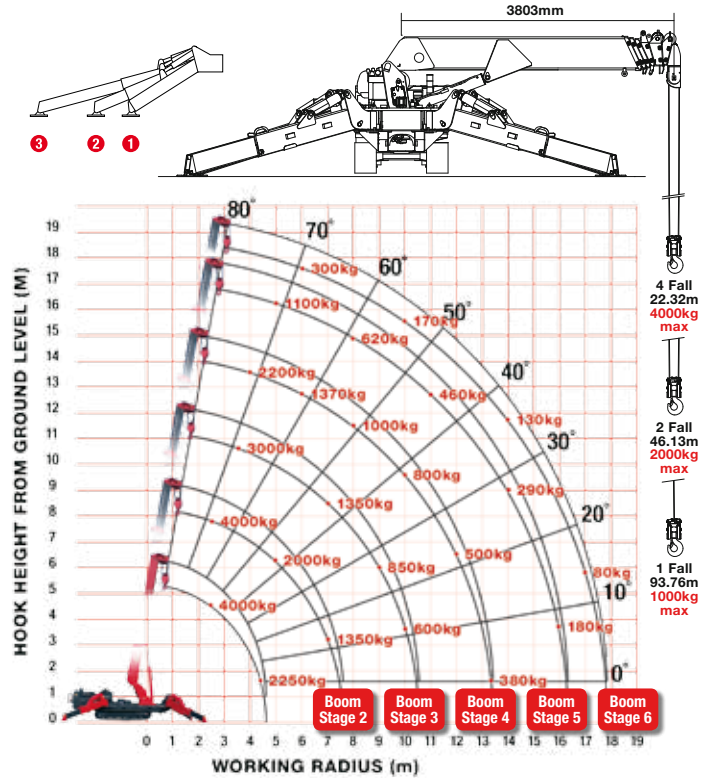

MINI SPIDER CRANE

RATED LOADS & OUTRIGGER POSITIONS